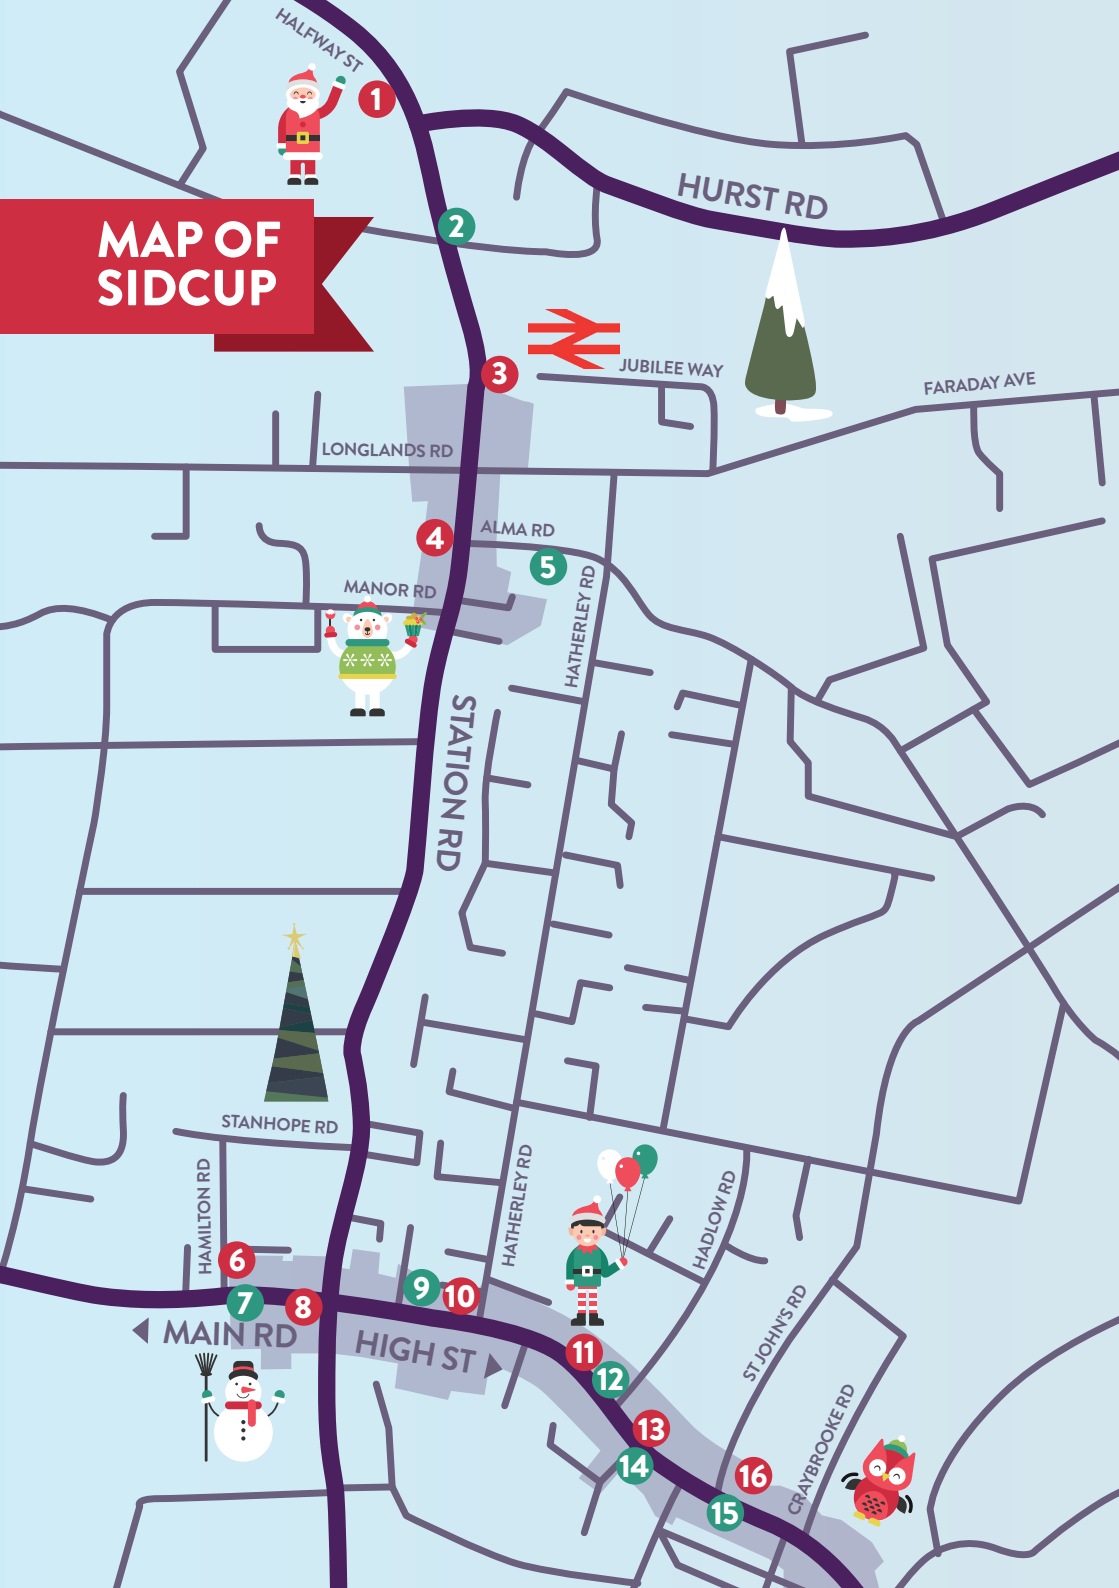

2, CENTRAL PARADE, STATION RD DA15 7DH

5

THE ALMA

10 ALMA RD, DA14 4EA

6

Walnuts

107 MAIN RD, SIDCUP DA14 6ND

7

K. Potter

ST.JOHN'S PARADE, HIGH ST, DA14 6ES

16

Khazana
Cafe & Grill

9, MARKET PARADE, HIGH ST, DA14 6EP

MAP OF SIDCUP

HALFWAY ST

HURST RD

JUBILEE WAY

FARADAY AVE

LONGLANDS RD

MANOR RD

ALMA RD

STATION RD

HATHERLEY RD

STANHOPE RD

HAMILTON RD

MAIN RD

HIGH ST

HATHERLEY RD

HADLOW RD

ST JOHN'S RD

CRAYBROOKE RD

1