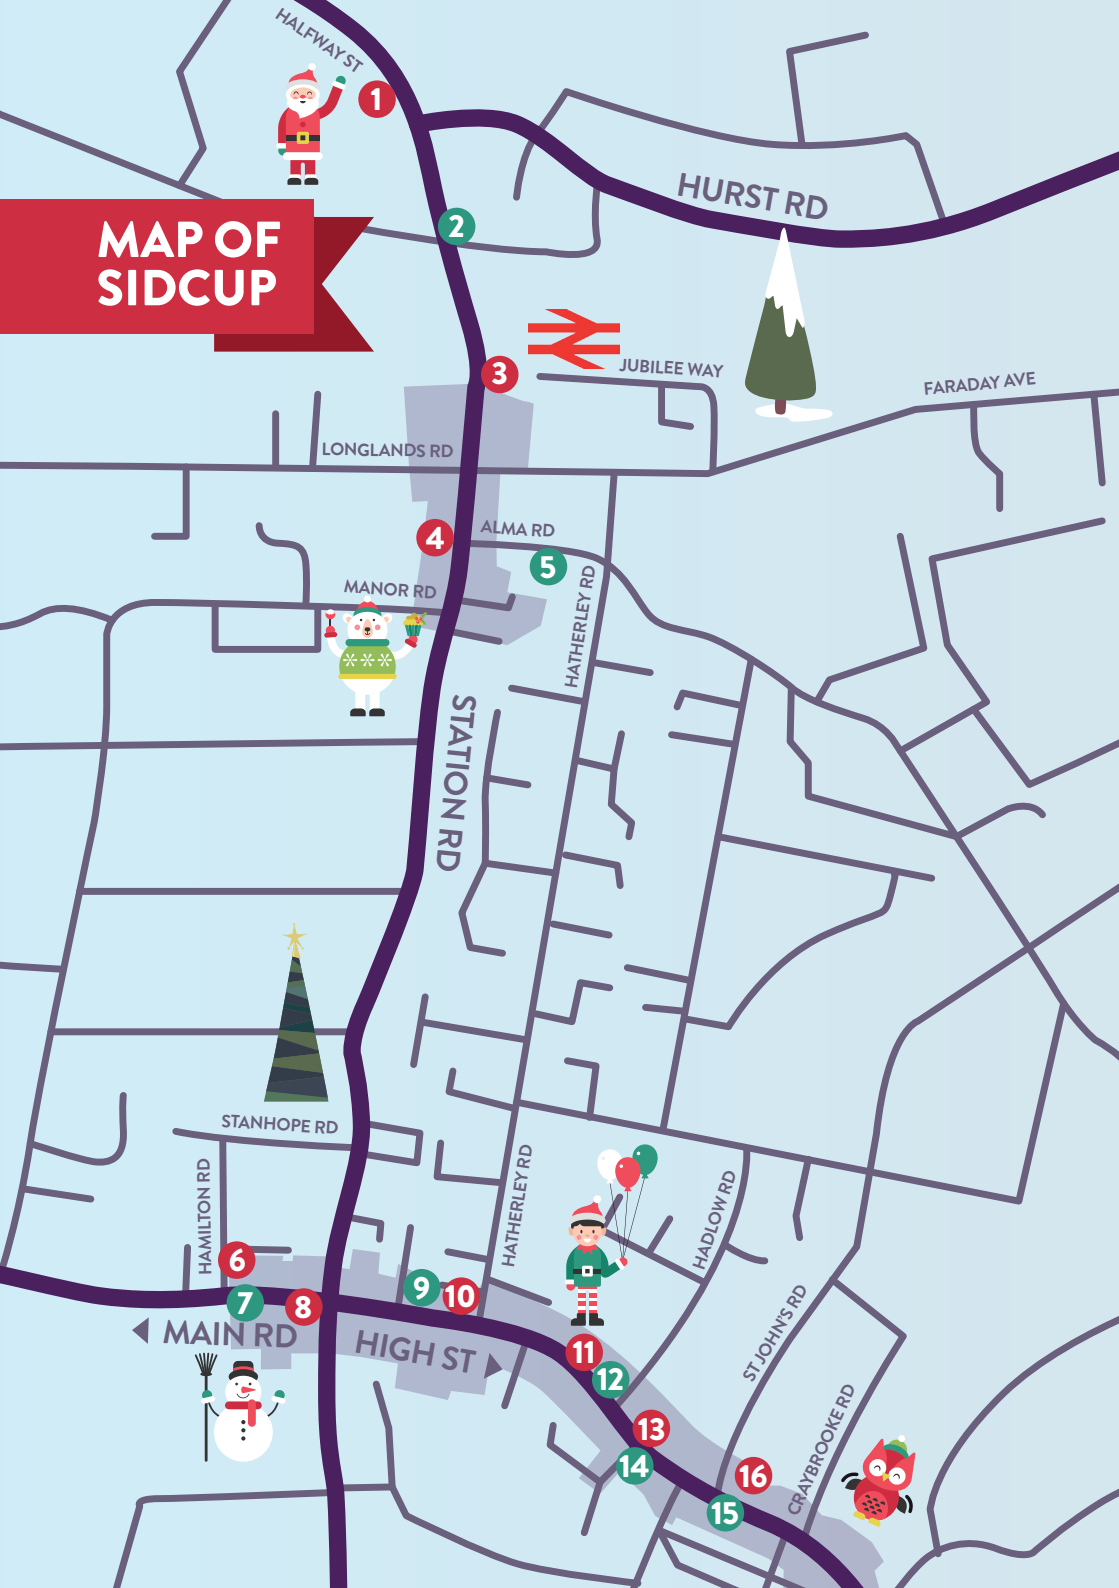

MAP OF SIDCUP

2

7

8

9

10

12

13

14

15

1

THE
HACKNEY CARRIAGE
MICRO PUB

165 STATION RD, DA15 7AA

2

Drewery
a name to trust

128 STATION RD, DA15 7AF

3

Explore
LEARNING

110 STATION RD, DA15 7AE

4

HUNTERS
HERE TO GET *you* THERE

2, CENTRAL PARADE, STATION RD DA15 7DH

5

THE ALMA

10 ALMA RD, DA14 4EA

6

Walnuts

107 MAIN RD, SIDCUP DA14 6ND

7

BEAUTIFUL
NAILS

10, ELM PARADE, MAIN RD, DA14 6NF

8